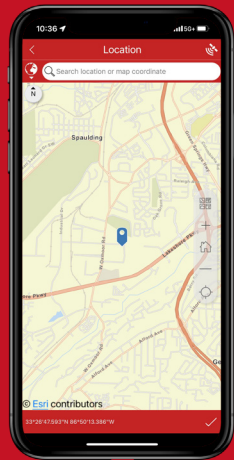

# AMERICAN MAPPER PRO

by AMERICAN Flow Control®

- Easily Export Data
- GPS Positioning
- Capture Photo Documentation
- Simplified Valve & Hydrant Mapping
- Seamlessly Record Product Features
- Easy Access to Product Resources

# AMERICAN MAPPER PRO

## HYDRANT AND VALVE MAPPING APP

- Simplified Valve & Hydrant Mapping – Map your hydrant & valve locations using a cell phone or tablet.
- GPS Positioning – Accurate asset mapping data through the ESRI ArcGIS® mapping platform.
- Seamlessly Record Product Features – Acquire accurate Hydrant & Valve manufacturing information and product configuration by scanning an easy-to-read 2D barcode, or free form entry.
- Capture Photo Documentation – Store installation images for future reference and aid in locating.
- Easy Access to Product Resources - Access product O&M information through web-based data links.
- Easily Export Data – Collected data can be exported to other applications.

**AMERICAN Mapper Pro – Downloadable from the Apple App Store and on Google Play. ESRI ArcGIS® account required.**

Already have an ESRI ArcGIS login?  
Download the app and try it out today.

**AMERICAN**  
FLOW CONTROL  
THE RIGHT WAY