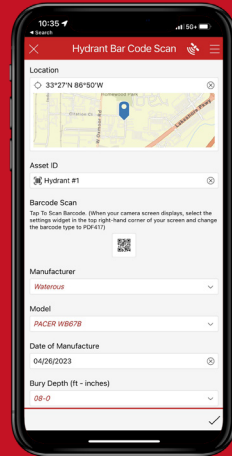

# AMERICAN MAPPER PRO

by AMERICAN Flow Control®

- Easily Export Data
- GPS Positioning
- Capture Photo Documentation
- Simplified Valve & Hydrant Mapping
- Seamlessly Record Product Features
- Easy Access to Product Resources

# AMERICAN MAPPER PRO

## HYDRANT AND VALVE MAPPING APP

- Simplified Valve & Hydrant Mapping – Map your hydrant & valve locations using a cell phone or tablet.
- GPS Positioning – Accurate asset mapping data through the ESRI ArcGIS® mapping platform.
- Seamlessly Record Product Features – Acquire accurate Hydrant & Valve manufacturing information and product configuration by scanning an easy-to-read 2D barcode, or free form entry.
- Capture Photo Documentation – Store installation images for future reference and aid in locating.
- Easy Access to Product Resources - Access product O&M information through web-based data links.
- Easily Export Data – Collected data can be exported to other applications.

**AMERICAN Mapper Pro – Downloadable from the Apple App Store and on Google Play. ESRI ArcGIS® account required.**

Already have an ESRI ArcGIS login?  
Download the app and try it out today.

**AMERICAN**  
FLOW CONTROL  
THE RIGHT WAY